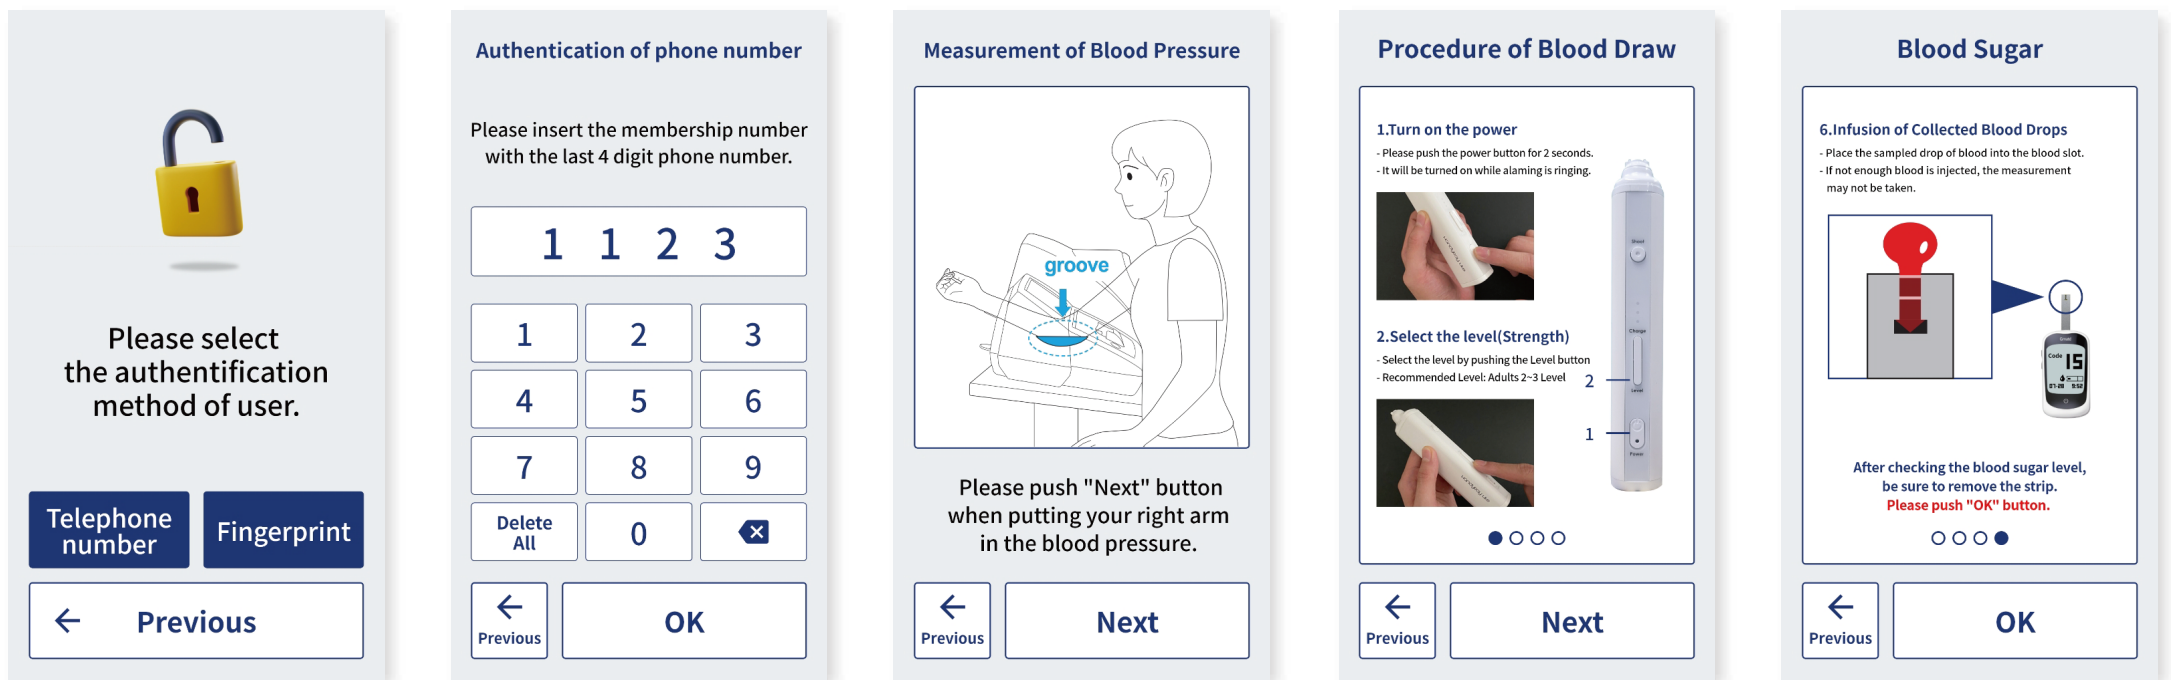

User Friendly UI/UX Design

Various Fields of Application

Public Organizations	Fire station, Correctional facility, Educations
Enterprises	Corporate medical care, Customer service
Industries	High-risk workers, Construction, Manufacturers
Healthcare	Public health center, Wellness center
Others	Fitness center, Healing center, Nursing home