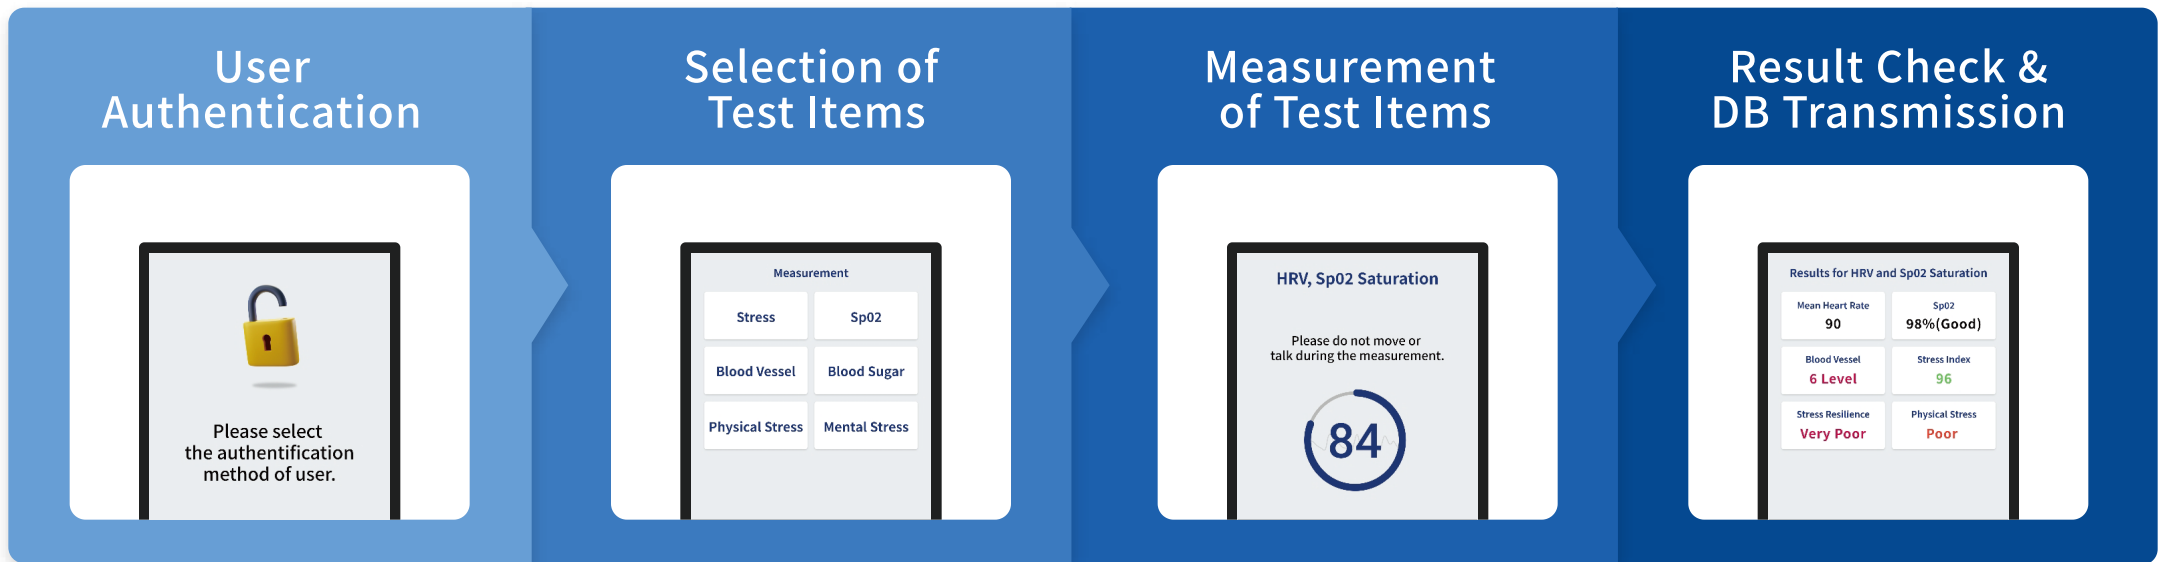

Procedure of Measurement